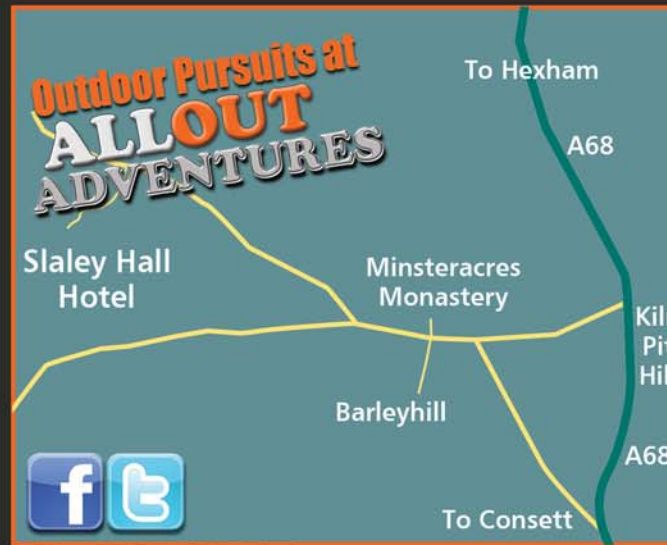

Once you have purchased one of our gift vouchers, all you need do is call us and book your experience. It's as easy as that!

Valid for 10 months from purchase.

DIRECTIONS BY ROAD

Slaley Hall is easy to find from the A1. From the South, take the A68 link road and follow the signs to the Hall. From the North, take the A69 towards Corbridge. Then follow the A68 south and look for the signs.