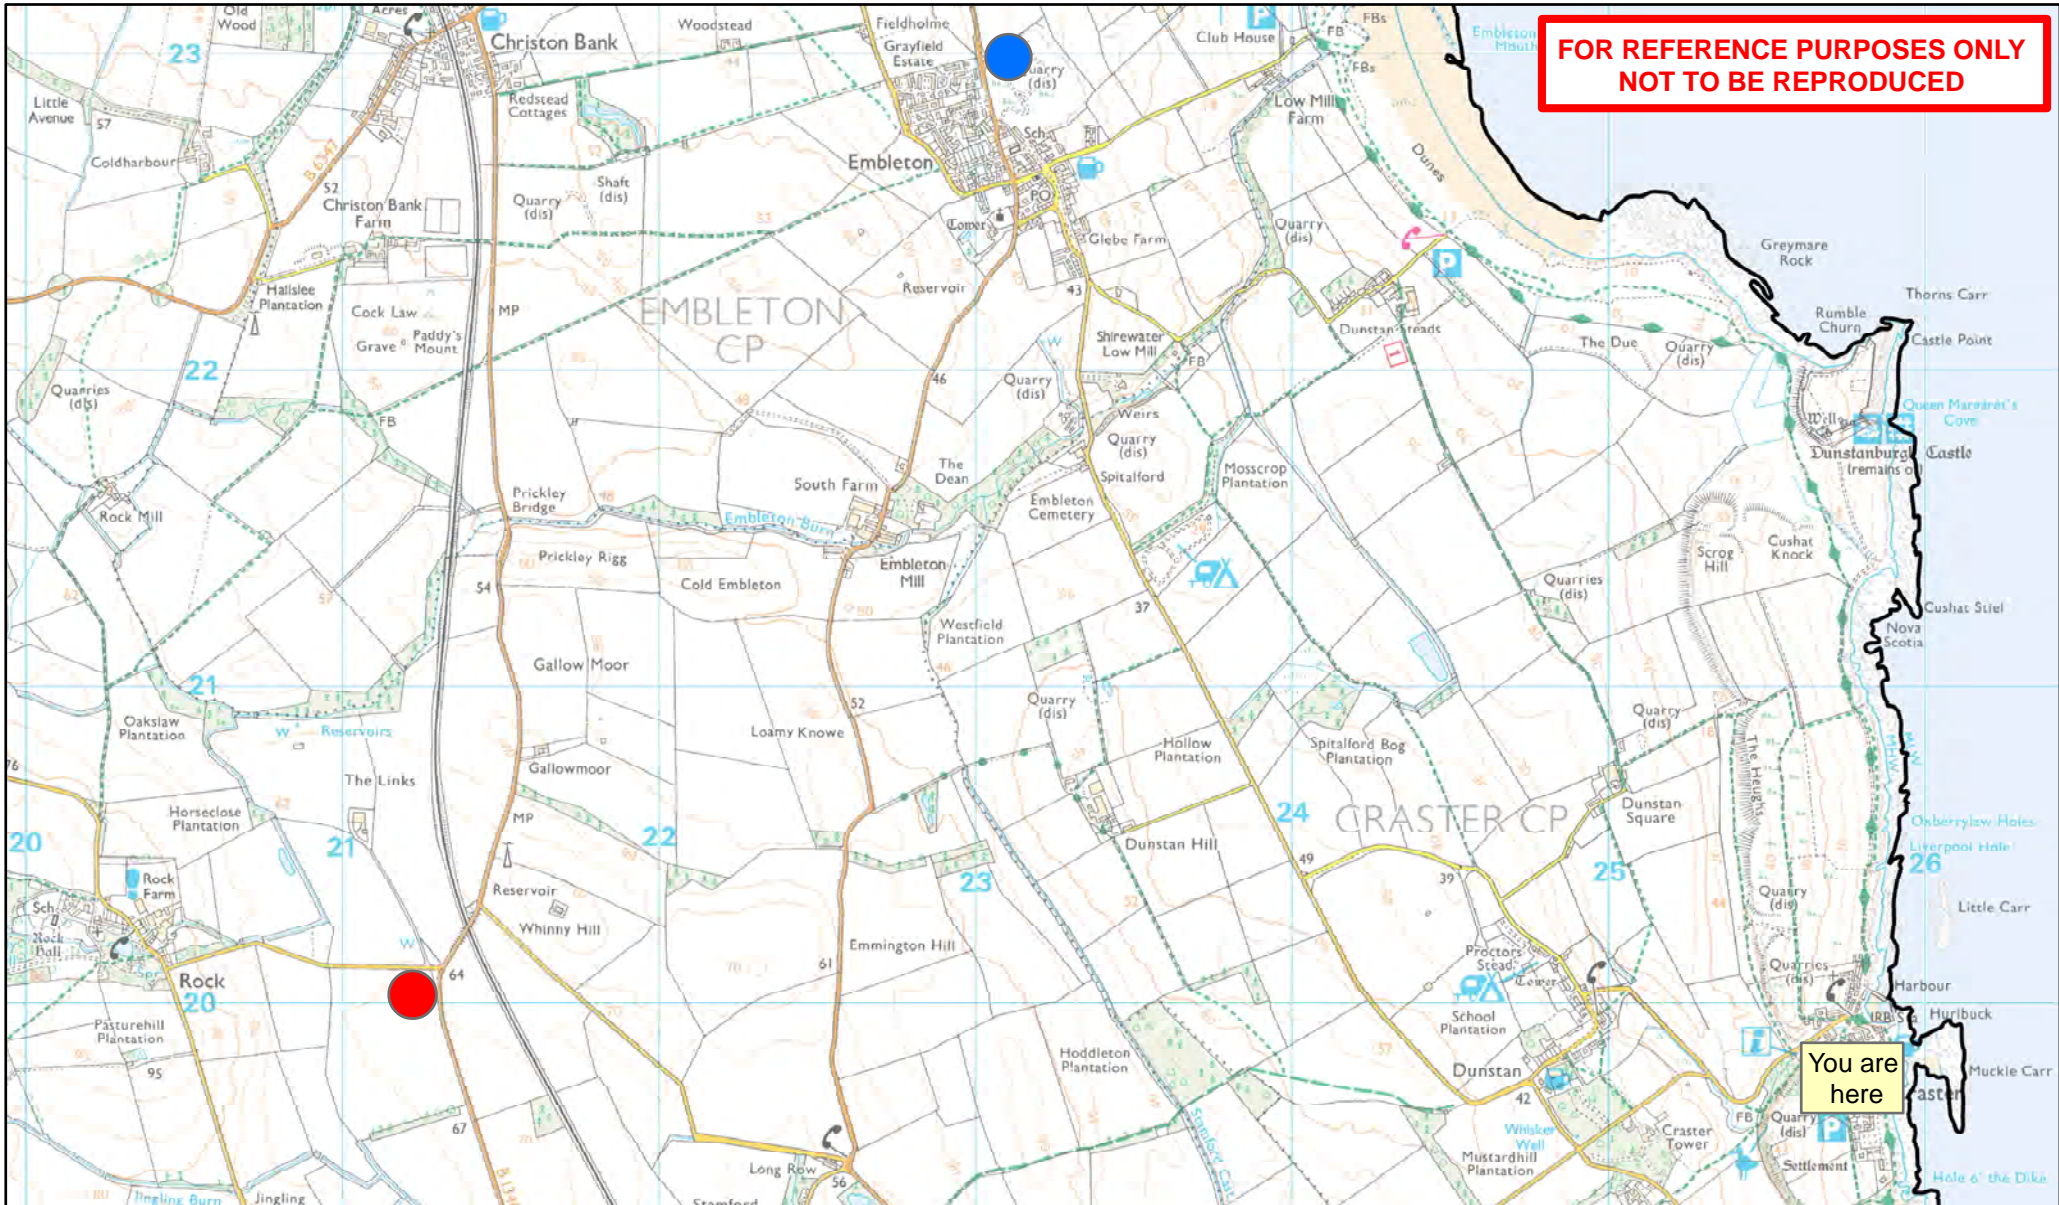

**FOR REFERENCE PURPOSES ONLY
NOT TO BE REPRODUCED**

You are here

NORTHUMBERLAND
Northumberland County Council

Northumberland County Council
County Hall
Morpeth
Northumberland NE61 2EF Tel: 01670 533000

**Network Management
Information System**

This map is reproduced from Ordnance Survey material with the permission of Ordnance Survey on behalf of the Controller of Her Majesty's Stationary Office Crown Copyright. Unauthorised reproduction infringes Crown Copyright and may lead to prosecution or civil proceedings. License no. 100049048 (2009).

Title:
Suitable Coach Parking Areas

Drn:	Date:	Scale:

KEY

Layby - The layby is located on the east side of the B1339 heading north out of Embleton	
Layby - The layby is located on the west side of the B1340 heading south from Craster